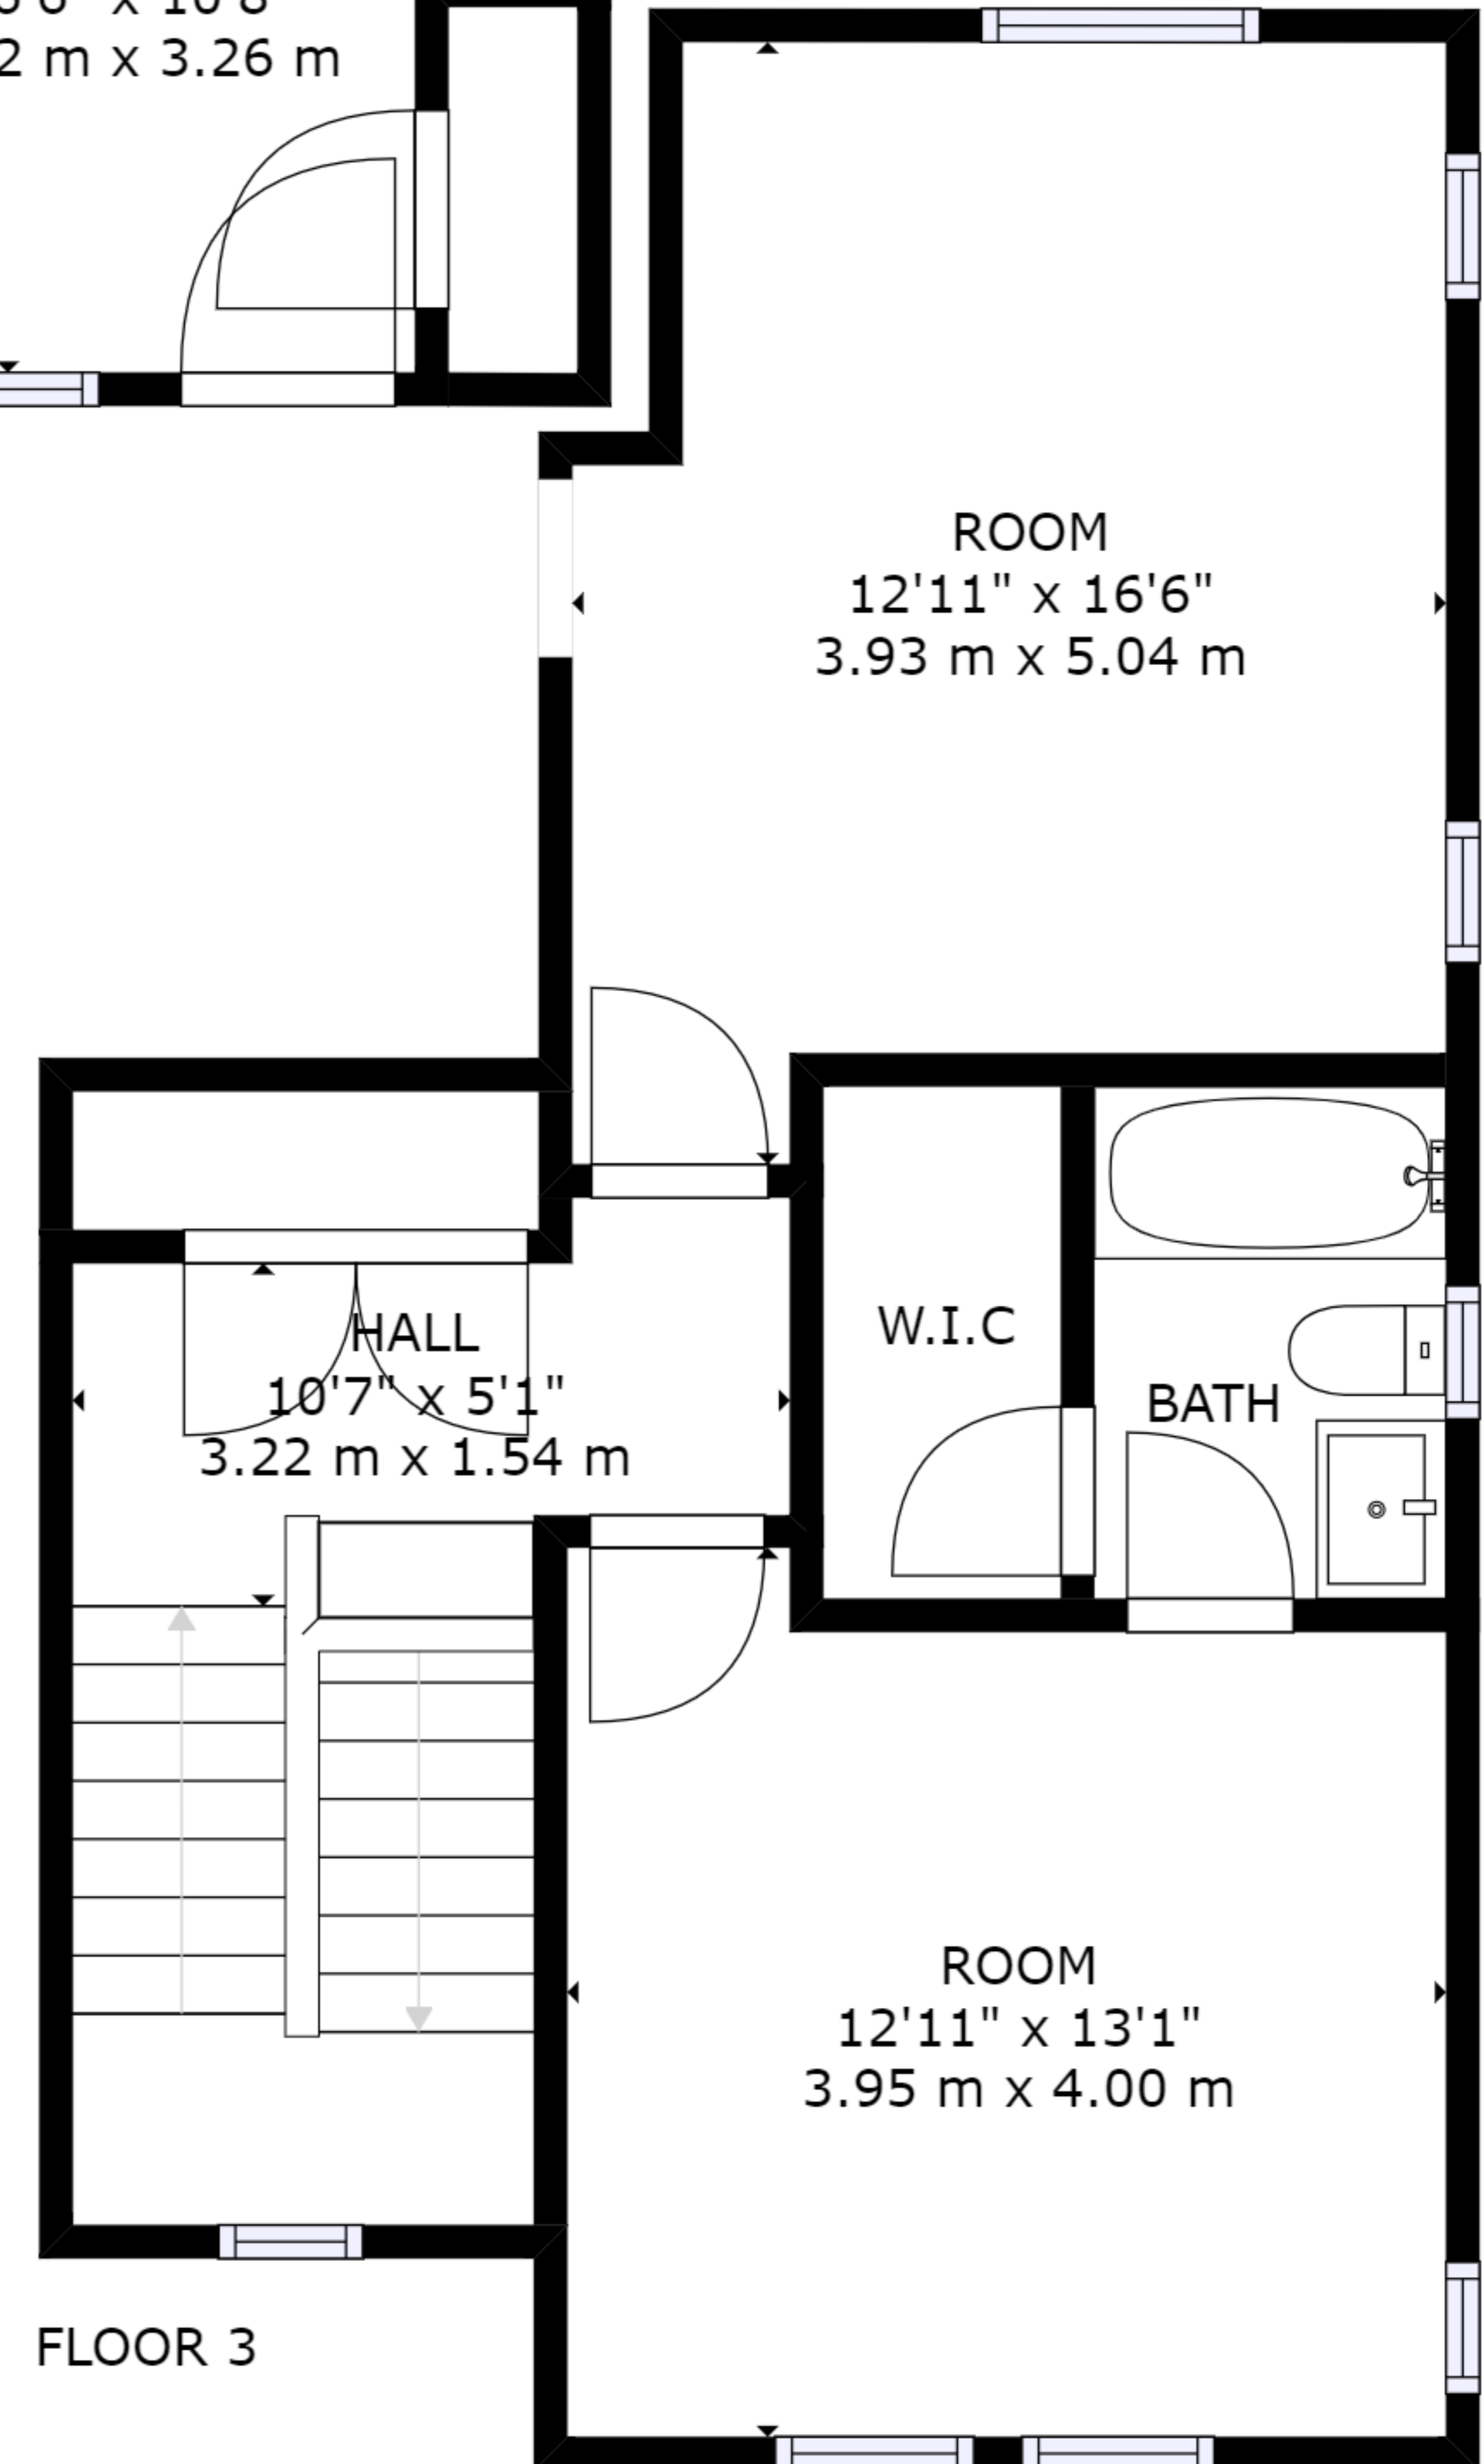

FLOOR 2

FLOOR 1

FLOOR 3

GROSS INTERNAL AREA
 FLOOR 1: 196 sq ft, 18 m², FLOOR 2: 640 sq ft, 59 m²
 FLOOR 3: 568 sq ft, 53 m²
 TOTAL: 1404 sq ft, 130 m²
 SIZES AND DIMENSIONS ARE APPROXIMATE, ACTUAL MAY VARY.